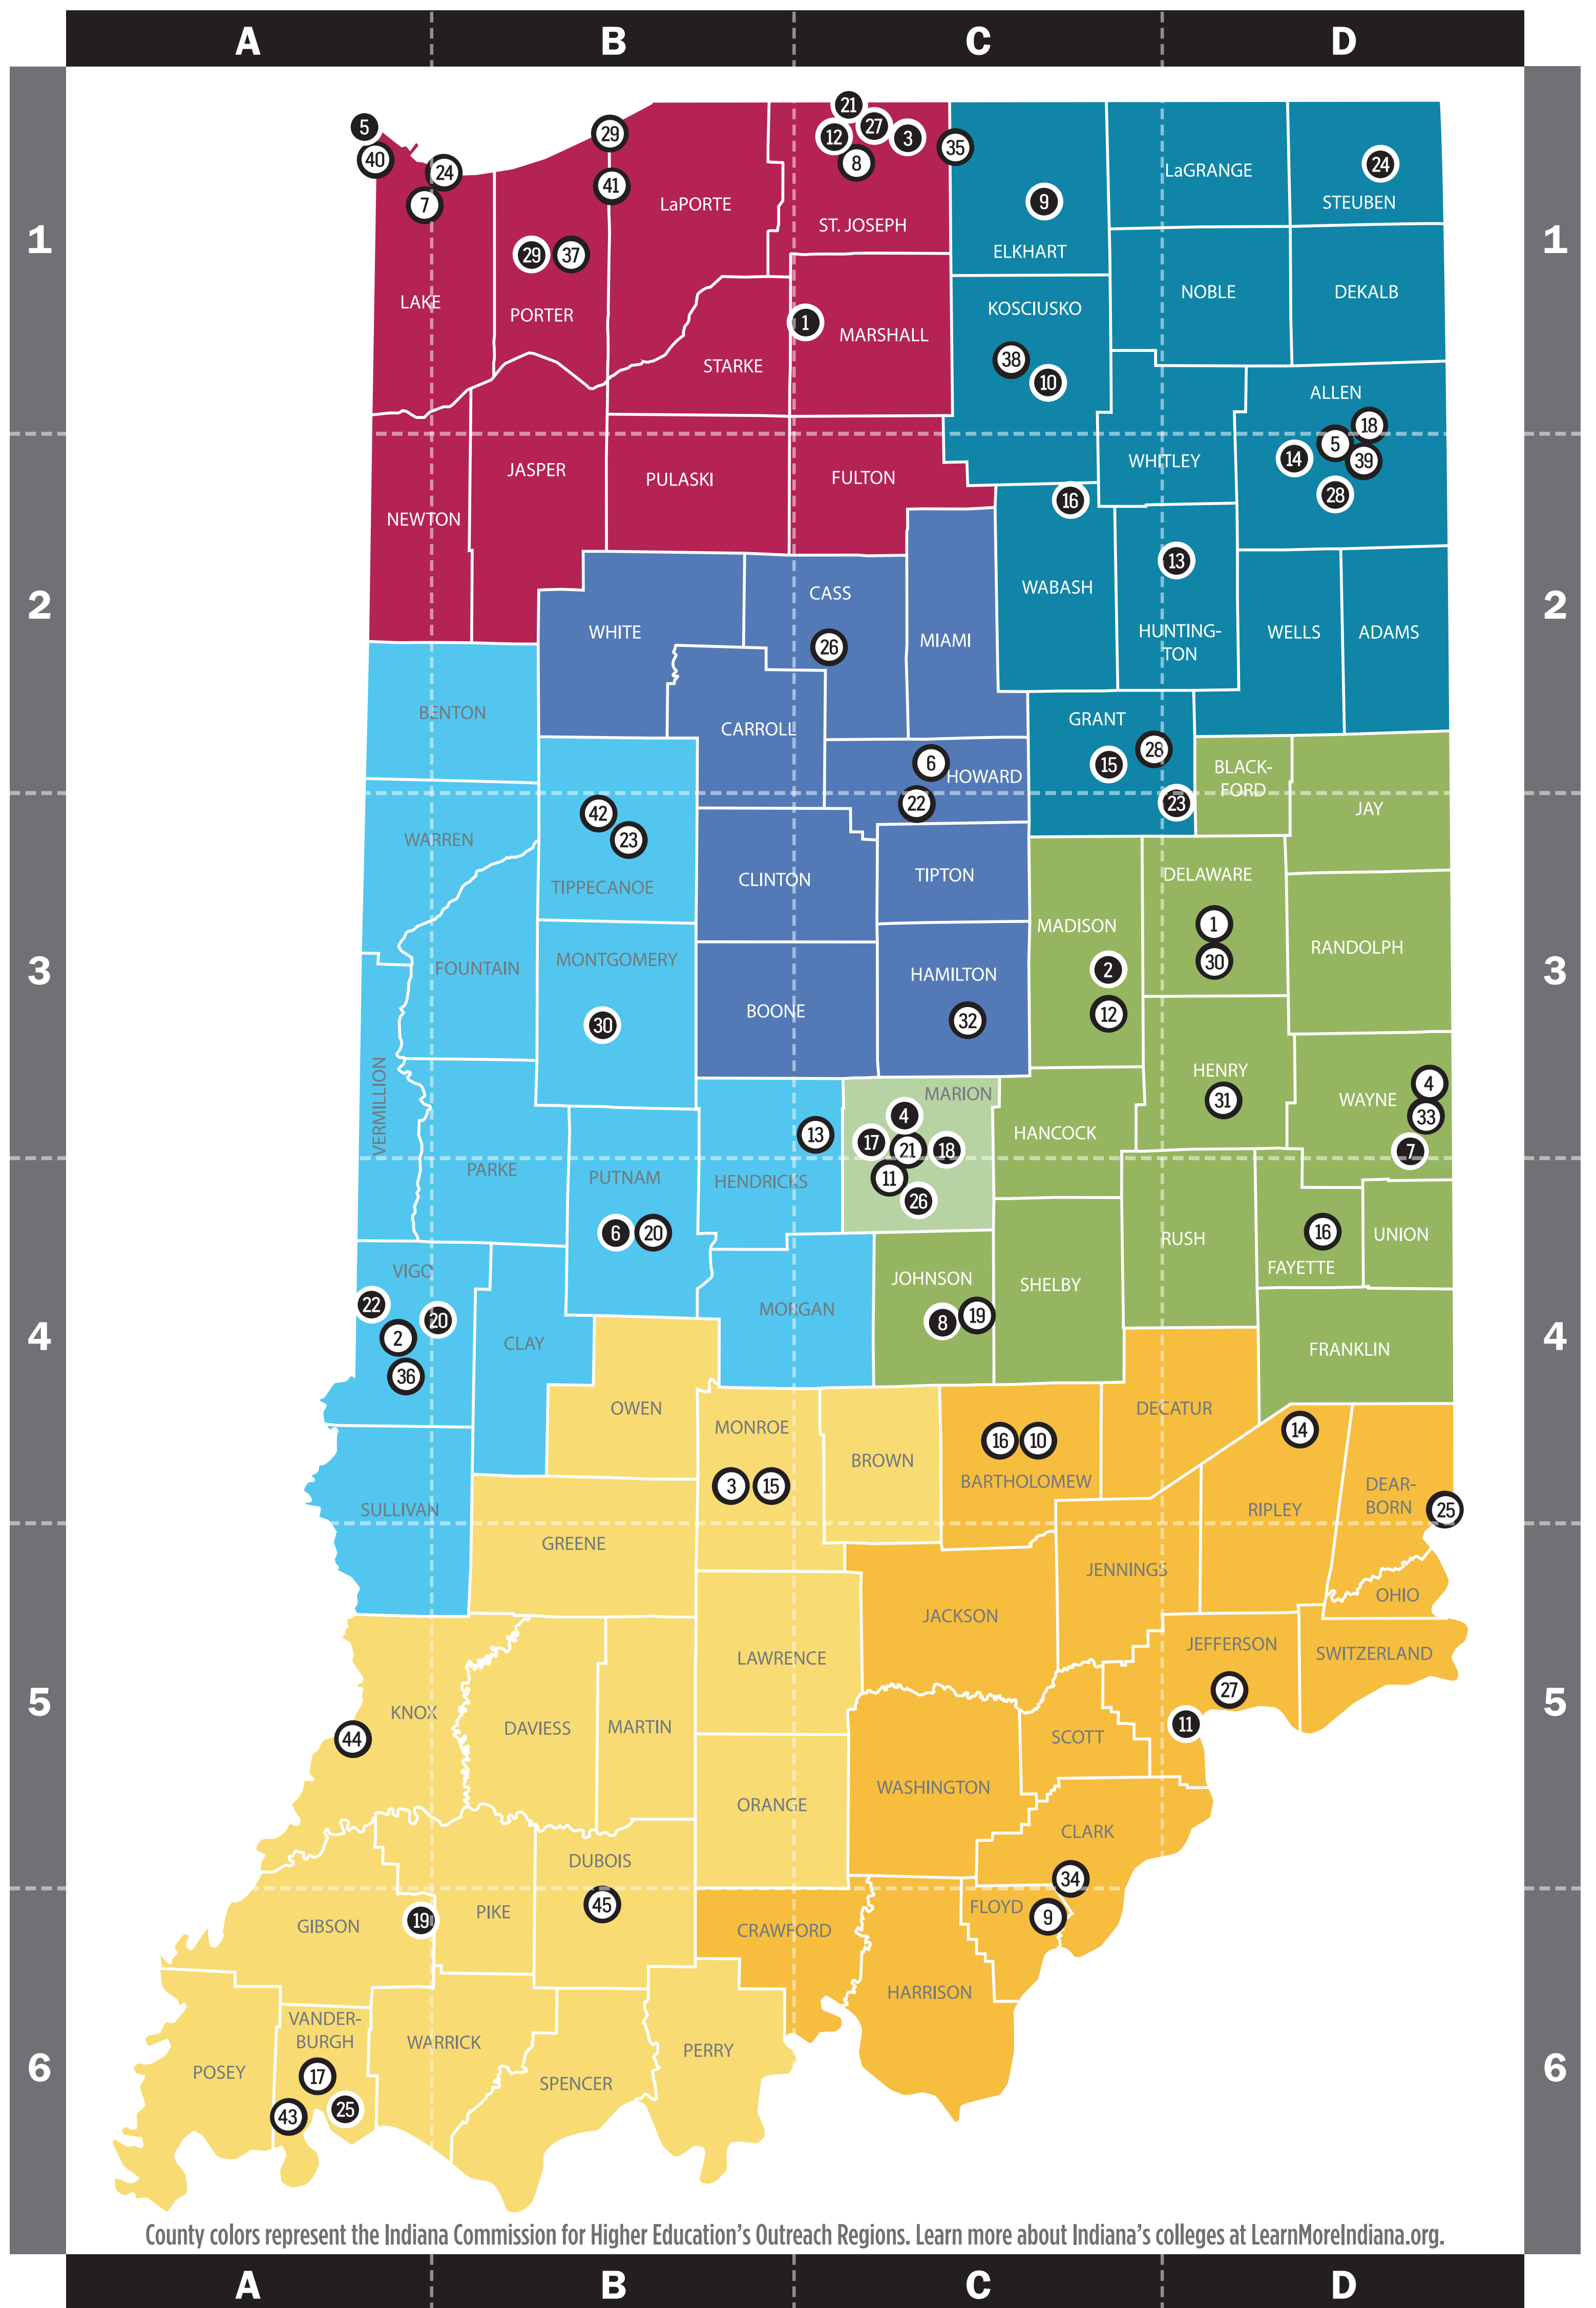

County colors represent the Indiana Commission for Higher Education's Outreach Regions. Learn more about Indiana's colleges at LearnMoreIndiana.org.

- 15 Indiana Wesleyan University..... C2
- 21 Saint Mary's College..... C1
- 27 University of Notre Dame..... C1
- 16 Manchester University..... C2
- 22 Saint Mary-of-the-Woods College..... A4
- 28 University of Saint Francis..... D2
- 17 Marian University..... C3
- 23 Taylor University..... D3
- 29 Valparaiso University..... B1
- 18 Martin University..... C3
- 24 Trine University..... D1
- 30 Wabash College..... B3
- 19 Oakland City University..... A6
- 25 University of Evansville..... A6
- 20 Rose-Hulman Institute of Technology..... B4
- 26 University of Indianapolis..... C4